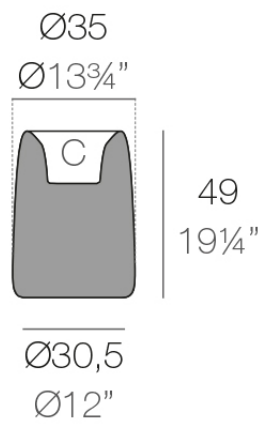

Info

Description

Weight: 3.1 Kg

ORGANIC redonda alta Ø35 cm

C = 4 L

ORGANIC round high Ø13¾"

C = 1 gal

Finishes