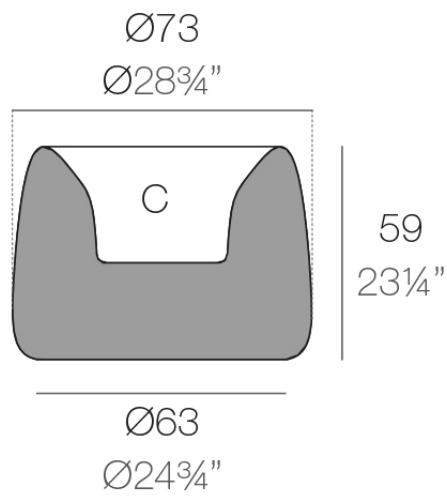

Info

Description

Weight: 10.2 Kg

ORGANIC redonda $\text{Ø}73$ cm
ORGANIC round $\text{Ø}28\frac{3}{4}"$

C = 36 L
C = $9\frac{1}{2}$ gal

Finishes

finishes

BASIC