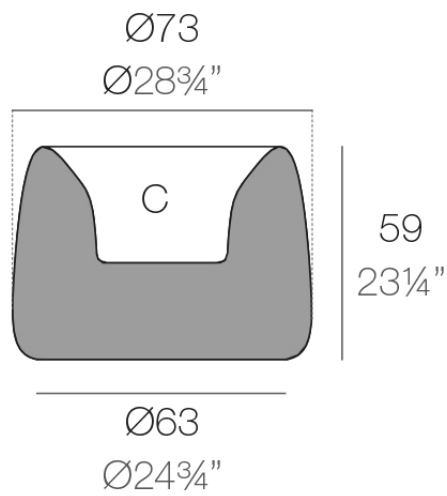

### Description

Weight: 10.2 Kg

ORGANIC redonda  $\text{Ø}73$  cm  
ORGANIC round  $\text{Ø}28\frac{3}{4}"$

C = 36 L  
C =  $9\frac{1}{2}$  gal