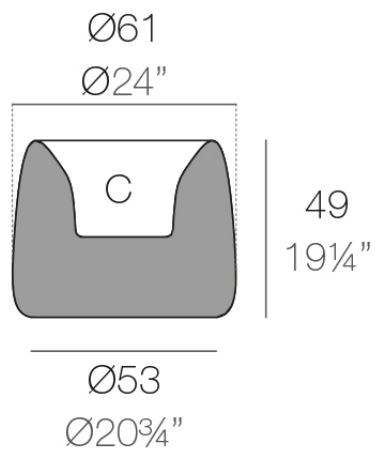

### Description

Weight: 5.65 Kg

ORGANIC redonda Ø61 cm  
ORGANIC round Ø24"

C = 21 L  
C = 5½ gal