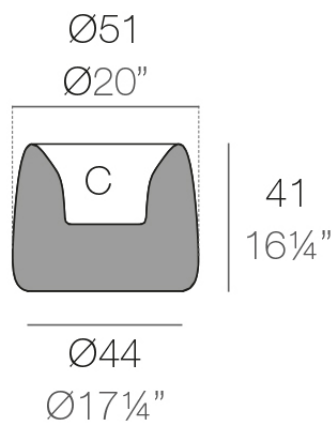

Info

Description

Weight: 4.6 Kg

ORGANIC redonda $\text{Ø}51\text{cm}$ C = 12 L
ORGANIC round $\text{Ø}20''$ C = $3\frac{1}{4}$ gal

Finishes

finishes

BASIC

Ref. 42311A