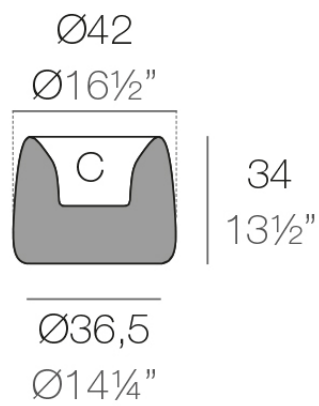

Info

Description

Weight: 2.8 Kg

ORGANIC redonda $\text{Ø}42$ cm C = 7 L
ORGANIC round $\text{Ø}16\frac{1}{2}"$ C = $1\frac{3}{4}$ gal

Finishes

finishes

BASIC

Ref. 42310A