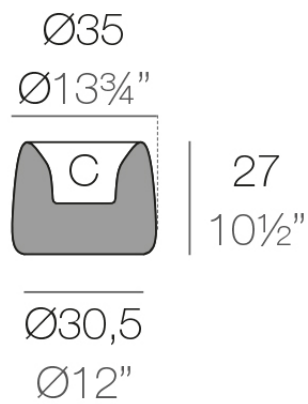

Info

Description

Weight: 2.15 Kg

ORGANIC redonda $\text{Ø}35$ cm C = 4 L
ORGANIC round $\text{Ø}13\frac{3}{4}"$ C = 1 gal

Finishes

finishes

BASIC

Ref. 42309A