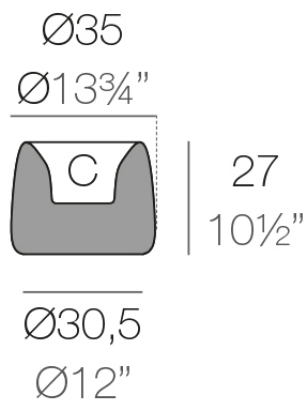

Info

Description

Weight: 2.15 Kg

ORGANIC redonda $\text{Ø}35$ cm C = 4 L
ORGANIC round $\text{Ø}13\frac{3}{4}"$ C = 1 gal

Finishes

finishes

BASIC

Ref. 42309A