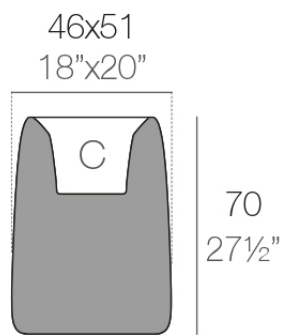

Info

Description

Weight: 7.1 Kg

40x44
15¾"x17¼"

ORGANIC cuadrada alta 38x42 cm
ORGANIC square high 15"x16½"

C = 12 L
C = 3¼ gal