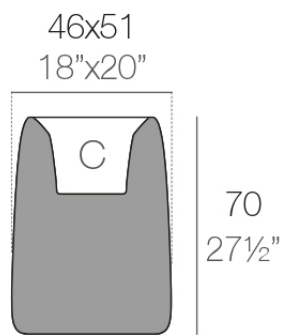

### Description

Weight: 7.1 Kg

40x44  
15¾"x17¼"

ORGANIC cuadrada alta 38x42 cm  
ORGANIC square high 15"x16½"

C = 12 L  
C = 3¼ gal