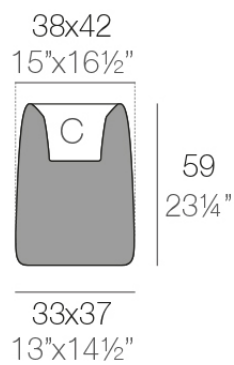

Info

Description

Weight: 4.5 Kg

ORGANIC cuadrada alta 38x42 cm
ORGANIC square high 15"x16½"

C = 7 L
C = 1¾ gal

Finishes

finishes

BASIC