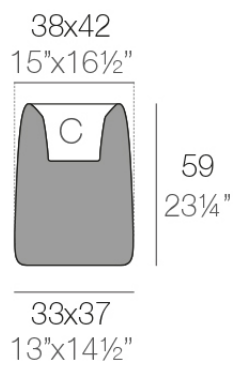

Info

Description

Weight: 4.5 Kg

ORGANIC cuadrada alta 38x42 cm
ORGANIC square high 15"x16½"

C = 7 L
C = 1¾ gal

Finishes

finishes

BASIC