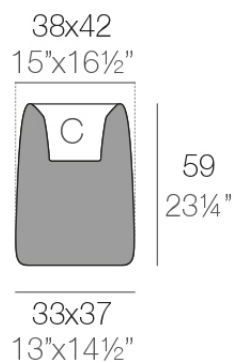

Info

Description

Weight: 4.5 Kg

ORGANIC cuadrada alta 38x42 cm
ORGANIC square high 15"x16½"

C = 7 L
C = 1¾ gal

Finishes

finishes

BASIC