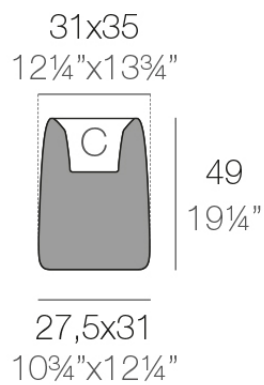

Info

Description

Weight: 3.48 Kg

ORGANIC cuadrada alta 31x35 cm C = 4 L
ORGANIC square high 12¼"x13¾" C = 1 gal

Finishes

finishes

BASIC

Ref. 42306A