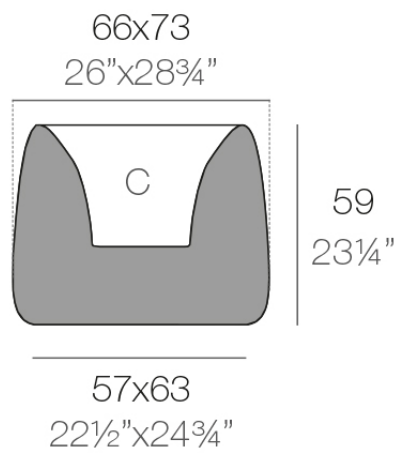

Info

Description

Weight: 10.38 Kg

ORGANIC cuadrada 66x73 cm
ORGANIC square 26"x28³/₄"

C = 36 L
C = 9¹/₂ gal

Finishes

finishes

BASIC