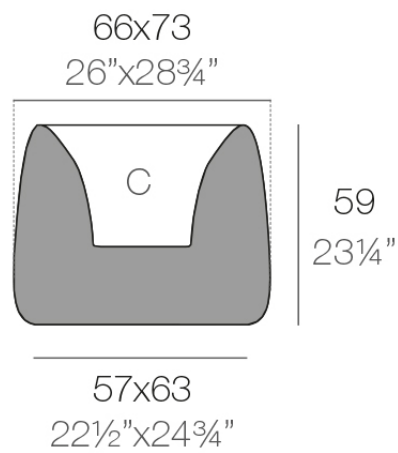

Info

Description

Weight: 10.38 Kg

ORGANIC cuadrada 66x73 cm
ORGANIC square 26"x28³/₄"

C = 36 L
C = 9¹/₂ gal

Finishes

finishes

BASIC