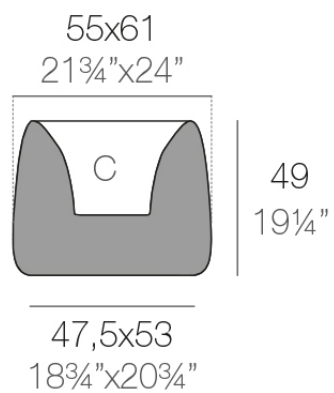

Info

Description

Weight: 6.6 Kg

ORGANIC cuadrada 55x61 cm
ORGANIC square 21³/₄"x24"

C = 21 L
C = 5¹/₂ gal

Finishes

finishes

BASIC