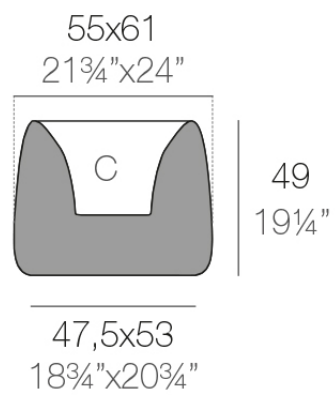

Info

Description

Weight: 6.6 Kg

ORGANIC cuadrada 55x61 cm
ORGANIC square 21 $\frac{3}{4}$ "x24"

C = 21 L
C = 5 $\frac{1}{2}$ gal

Finishes

finishes

BASIC