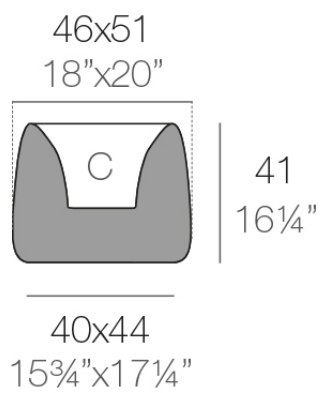

Info

Description

Weight: 4.1 Kg

ORGANIC cuadrada 46x51 cm
ORGANIC square 18"x20"

C = 12 L
C = 3 1/4 gal

Finishes

finishes

BASIC