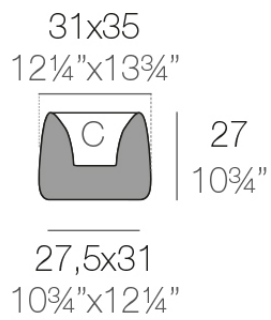

### Description

Weight: 1.62 Kg

ORGANIC cuadrada 31x35 cm  
ORGANIC square 12¼"x13¾"

C = 70 L  
C = 18½ gal