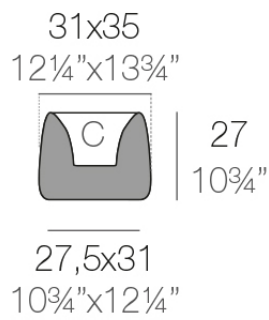

### Description

Weight: 1.62 Kg

ORGANIC cuadrada 31x35 cm  
ORGANIC square 12¼"x13¾"

C = 70 L  
C = 18½ gal