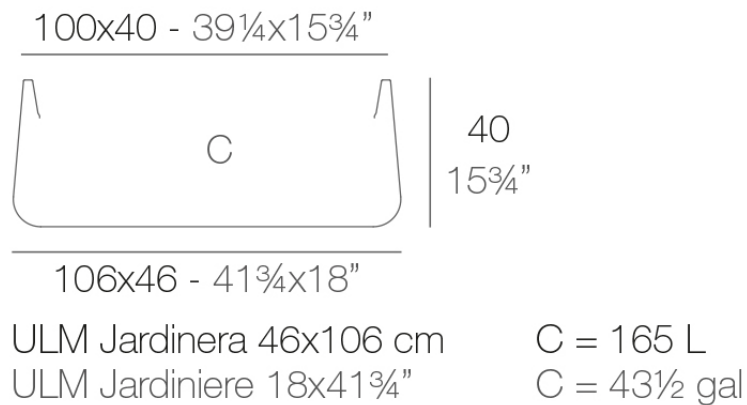

Info

Description

Pot made of polyethylene resin by rotational moulding. 100% Recyclable. Item suitable for indoor and outdoor use. Available in different finishes.

Weight: 9 Kg

Finishes

finishes

SIMPLE
Ref. 42218