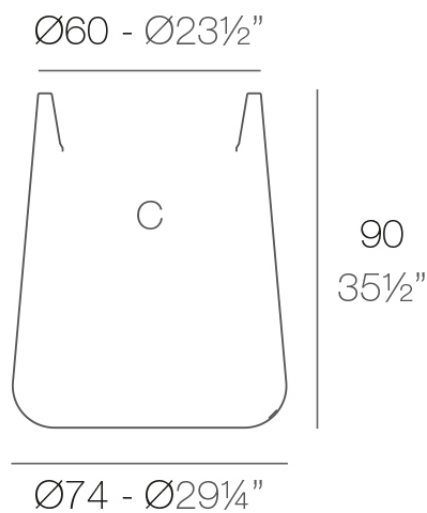

Info

Description

Pot made of polyethylene resin by rotational moulding. 100% Recyclable. Item suitable for indoor and outdoor use. Available in different finishes.

Weight: 12 Kg

ULM redonda alta $\text{Ø}74$ cm
ULM round high $\text{Ø}29\frac{1}{4}"$

C = 70 L
C = $18\frac{1}{2}$ gal

Finishes

finishes

SIMPLE
Ref. 42216

white 2001

ecru 2003

tortora 2004

cream 2017