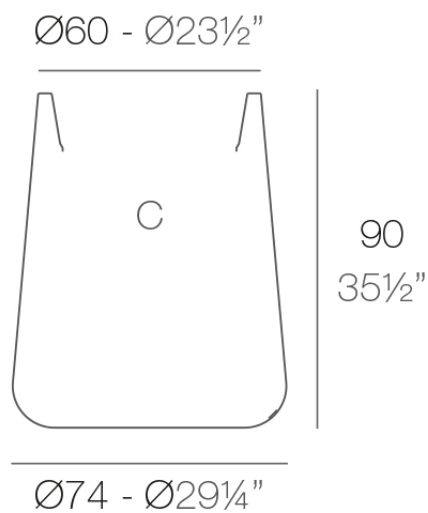

Info

Description

Pot made of polyethylene resin by rotational moulding. 100% Recyclable. Item suitable for indoor and outdoor use. Available in different finishes.

Weight: 12 Kg

ULM redonda alta $\text{Ø}74$ cm
ULM round high $\text{Ø}29\frac{1}{4}"$

C = 70 L
C = $18\frac{1}{2}$ gal

Finishes

finishes

SIMPLE

Ref. 42216

white 2001

ecru 2003

tortora 2004