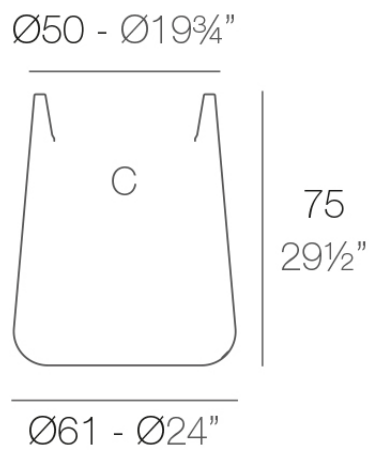

Info

Description

Pot made of polyethylene resin by rotational moulding. 100% Recyclable. Item suitable for indoor and outdoor use. Available in different finishes.

Weight: 8.3 Kg

ULM redonda alta $\text{Ø}61$ cm
ULM round high $\text{Ø}24"$

C = 70 L
C = $18\frac{1}{2}$ gal

Finishes

finishes

SIMPLE
Ref. 42215

white 2001

ecru 2003

tortora 2004

cream 2017