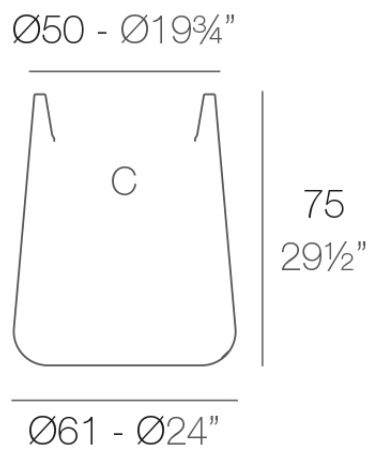

Info

Description

Pot made of polyethylene resin by rotational moulding. 100% Recyclable. Item suitable for indoor and outdoor use. Available in different finishes.

Weight: 8.3 Kg

ULM redonda alta $\text{Ø}61$ cm
ULM round high $\text{Ø}24"$