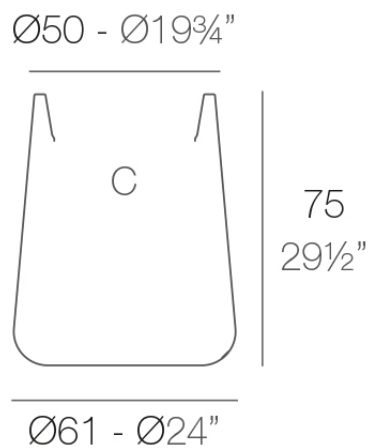

Info

Description

Pot made of polyethylene resin by rotational moulding. 100% Recyclable. Item suitable for indoor and outdoor use. Available in different finishes.

Weight: 8.3 Kg

ULM redonda alta $\text{Ø}61$ cm
ULM round high $\text{Ø}24"$

C = 70 L
C = $18\frac{1}{2}$ gal

Finishes

finishes

SIMPLE
Ref. 42215

white 2001

ecru 2003

tortora 2004

cream 2017