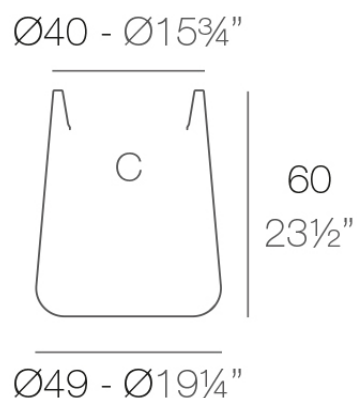

Info

Description

Pot made of polyethylene resin by rotational moulding. 100% Recyclable. Item suitable for indoor and outdoor use. Available in different finishes.

Weight: 4.4 Kg

ULM redonda alta $\text{Ø}49$ cm

ULM round high $\text{Ø}19\frac{1}{4}"$

C = 24 L

C = 6½ gal

Finishes

finishes

SIMPLE
Ref. 42214

notte blue

crema