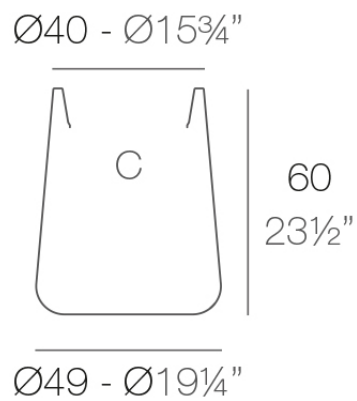

Info

Description

Pot made of polyethylene resin by rotational moulding. 100% Recyclable. Item suitable for indoor and outdoor use. Available in different finishes.

Weight: 4.4 Kg

ULM redonda alta $\text{Ø}49$ cm C = 24 L
ULM round high $\text{Ø}19\frac{1}{4}"$ C = 6½ gal