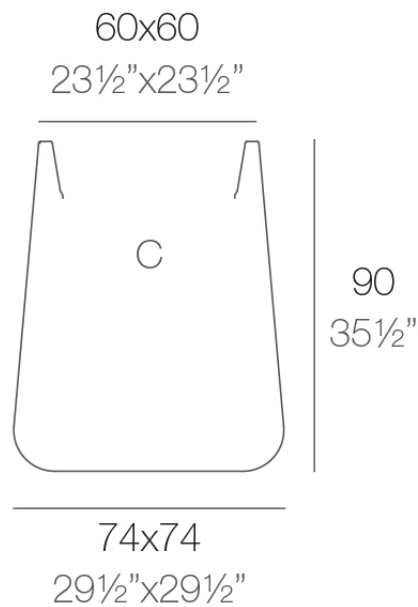

Info

Description

Pot made of polyethylene resin by rotational moulding. 100% Recyclable. Item suitable for indoor and outdoor use. Available in different finishes.

Weight: 15 Kg

ULM cuadrada alta 74 cm

C = 345 L

ULM square high 29½"

C = 91¼ gal

Finishes

finishes

SIMPLE
Ref. 42213

notte blue

crema

purjai red