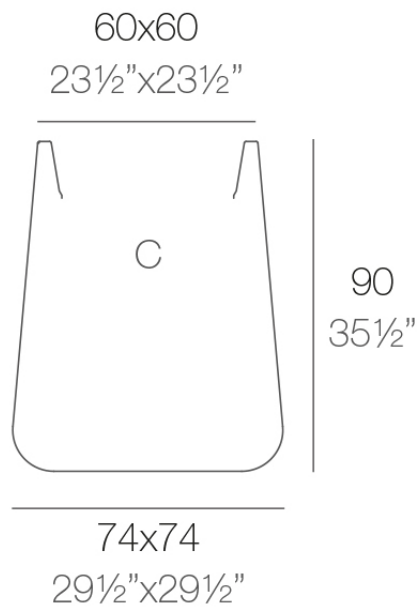

Info

Description

Pot made of polyethylene resin by rotational moulding. 100% Recyclable. Item suitable for indoor and outdoor use. Available in different finishes.

Weight: 15 Kg

ULM cuadrada alta 74 cm

C = 345 L

ULM square high 29½"

C = 91¼ gal

Finishes

finishes

SIMPLE Ref. 42213

white 2001

ecru 2003

tortora 2004