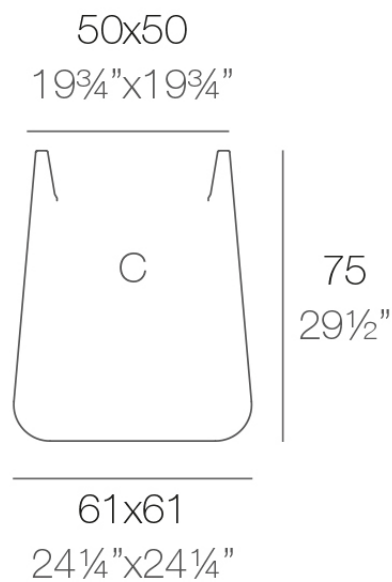

Info

Description

Pot made of polyethylene resin by rotational moulding. 100% Recyclable. Item suitable for indoor and outdoor use. Available in different finishes.

Weight: 9 Kg

ULM cuadrada alta 61 cm
ULM square high 24¹/₄"

C = 201 L
C = 53¹/₄ gal

Finishes

finishes

SIMPLE Ref. 42212

white 2001

ecru 2003

tortora 2004

cream 2017