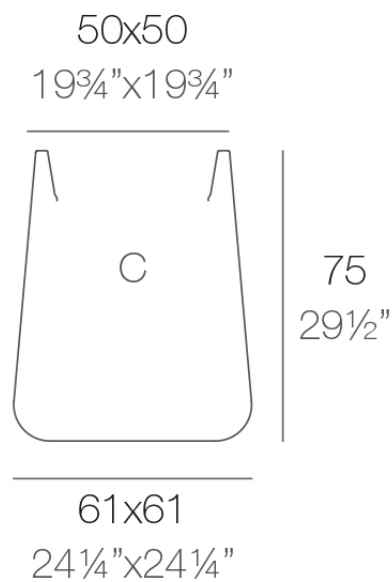

Info

Description

Pot made of polyethylene resin by rotational moulding. 100% Recyclable. Item suitable for indoor and outdoor use. Available in different finishes.

Weight: 9 Kg

ULM cuadrada alta 61 cm
ULM square high 24¹/₄"