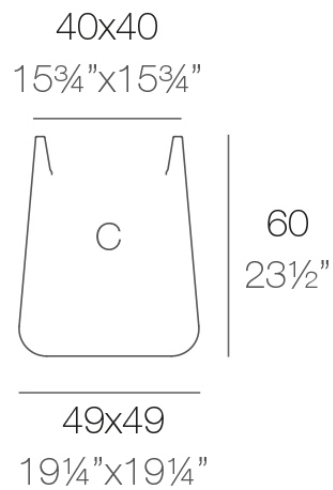

Info

Description

Pot made of polyethylene resin by rotational moulding. 100% Recyclable. Item suitable for indoor and outdoor use. Available in different finishes.

Weight: 6.4 Kg

ULM cuadrada alta 49 cm

ULM square high 19¼"

C = 104 L

C = 27 gal

Finishes

finishes

SIMPLE

Ref. 42211

white 2001

ecru 2003