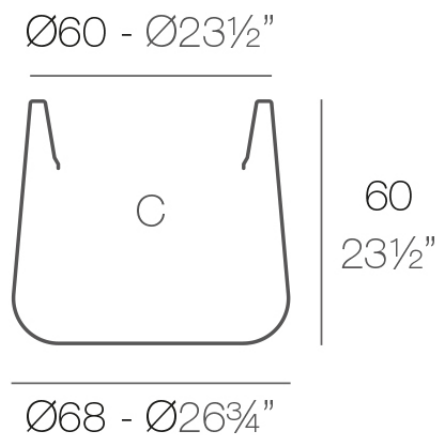

### Description

Pot made of polyethylene resin by rotational moulding. 100% Recyclable. Item suitable for indoor and outdoor use. Available in different finishes.

Weight: 7.3 Kg

ULM redonda  $\text{Ø}68$  cm

C = 210 L

ULM round  $\text{Ø}26\frac{3}{4}"$

C = 55½ gal