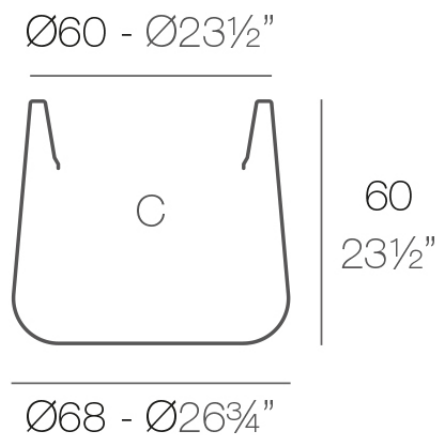

Info

Description

Pot made of polyethylene resin by rotational moulding. 100% Recyclable. Item suitable for indoor and outdoor use. Available in different finishes.

Weight: 7.3 Kg

ULM redonda $\text{Ø}68$ cm

C = 210 L

ULM round $\text{Ø}26\frac{3}{4}"$

C = 55½ gal

Finishes

finishes

SIMPLE

Ref. 42209

white 2001