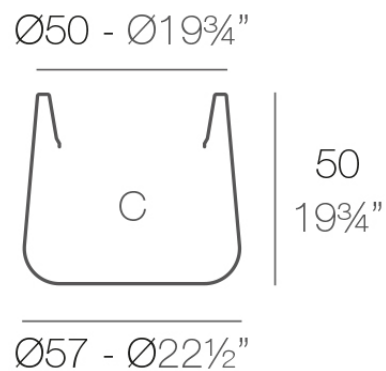

### Description

Pot made of polyethylene resin by rotational moulding. 100% Recyclable. Item suitable for indoor and outdoor use. Available in different finishes.

Weight: 4.8 Kg

ULM redonda  $\text{Ø}57$  cm  
ULM round  $\text{Ø}22\frac{1}{2}"$

C = 194 L  
C = 51  $\frac{1}{4}$  gal