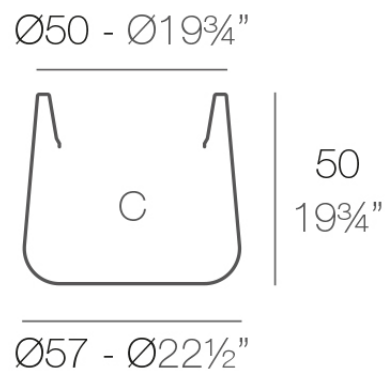

Info

Description

Pot made of polyethylene resin by rotational moulding. 100% Recyclable. Item suitable for indoor and outdoor use. Available in different finishes.

Weight: 4.8 Kg

ULM redonda $\text{Ø}57$ cm
ULM round $\text{Ø}22\frac{1}{2}"$

C = 194 L
C = 51 $\frac{1}{4}$ gal

Finishes

finishes

SIMPLE
Ref. 42208

white 2001

ecru 2003

tortora 2004

cream 2017