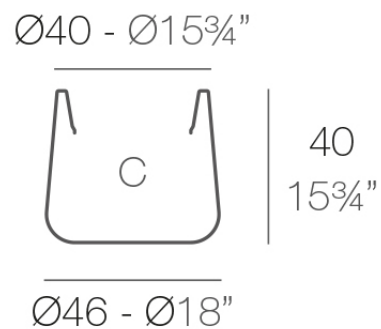

### Description

Pot made of polyethylene resin by rotational moulding. 100% Recyclable. Item suitable for indoor and outdoor use. Available in different finishes.

Weight: 3 Kg

ULM redonda  $\text{Ø}46$  cm

C = 58 L

ULM round  $\text{Ø}18"$

C =  $15\frac{1}{4}$  gal