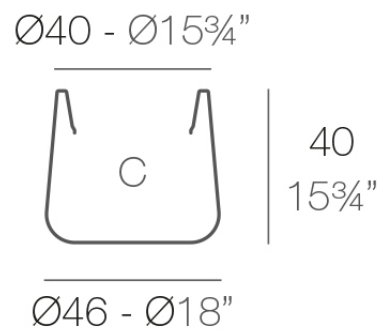

Info

Description

Pot made of polyethylene resin by rotational moulding. 100% Recyclable. Item suitable for indoor and outdoor use. Available in different finishes.

Weight: 3 Kg

ULM redonda $\text{Ø}46$ cm

ULM round $\text{Ø}18"$

C = 58 L

C = $15\frac{1}{4}$ gal

Finishes

finishes

SIMPLE Ref. 42207

white 2001

ecru 2003