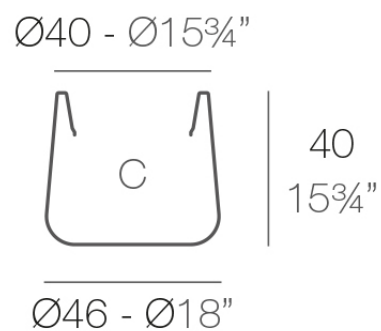

Info

Description

Pot made of polyethylene resin by rotational moulding. 100% Recyclable. Item suitable for indoor and outdoor use. Available in different finishes.

Weight: 3 Kg

ULM redonda Ø46 cm

C = 58 L

ULM round Ø18"

C = 15 1/4 gal

Finishes

finishes

SIMPLE
Ref. 42207

white 2001

ecru 2003

tortora 2004

cream 2017