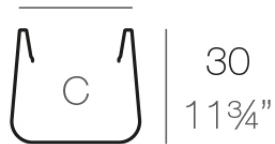

### Description

Pot made of polyethylene resin by rotational moulding. 100% Recyclable. Item suitable for indoor and outdoor use. Available in different finishes.

Weight: 1.7 Kg

Ø30 - Ø11¾"

Ø34 - Ø13½"

ULM redonda Ø34 cm