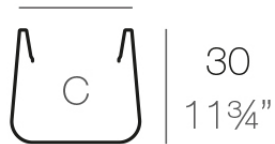

Ulm round pot ø34x30

by Ramón Esteve

Ulm furniture collection, designed by Ramón Esteve for Vondom, embodies a new standard with its **inherent universal and logical appeal**. The collection of **minimalist furniture** strikes a perfect balance between design, technology, and ergonomics, all based on basic cube, prism, and spherical shapes.

Info

Description

Pot made of polyethylene resin by rotational moulding. 100% Recyclable. Item suitable for indoor and outdoor use. Available in different finishes.

Weight: 1.7 Kg

Ø30 - Ø11¾"

Ø34 - Ø13½"

ULM redonda Ø34 cm