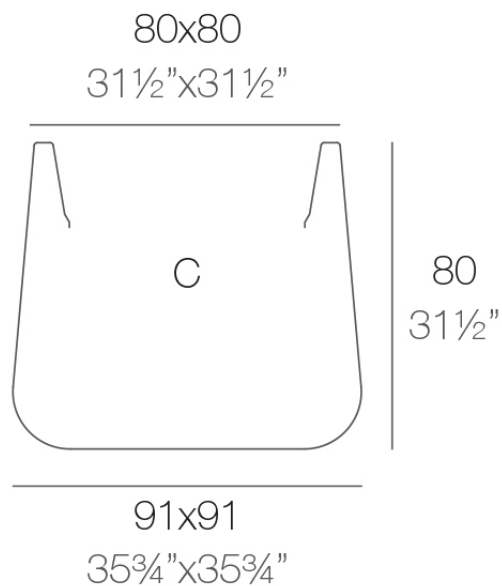

Info

Description

Pot made of polyethylene resin by rotational moulding. 100% Recyclable. Item suitable for indoor and outdoor use. Available in different finishes.

Weight: 16 Kg

ULM cuadrada 91 cm C = 492 L
ULM square 35¾" C = 130 gal