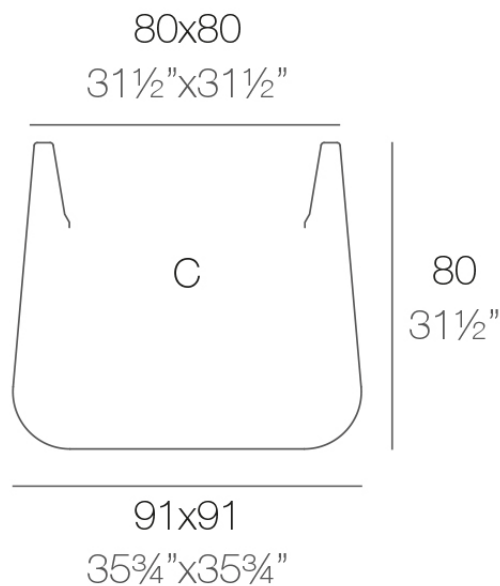

Info

Description

Pot made of polyethylene resin by rotational moulding. 100% Recyclable. Item suitable for indoor and outdoor use. Available in different finishes.

Weight: 16 Kg

ULM cuadrada 91 cm C = 492 L
ULM square 35¾" C = 130 gal