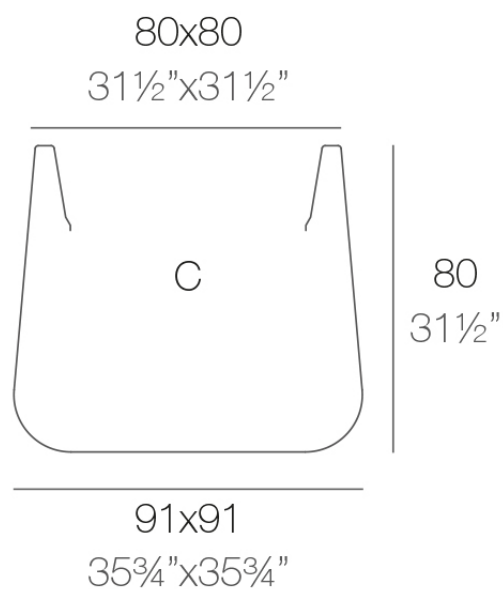

### Description

Pot made of polyethylene resin by rotational moulding. 100% Recyclable. Item suitable for indoor and outdoor use. Available in different finishes.

Weight: 16 Kg

ULM cuadrada 91 cm      C = 492 L  
ULM square 35¾"      C = 130 gal