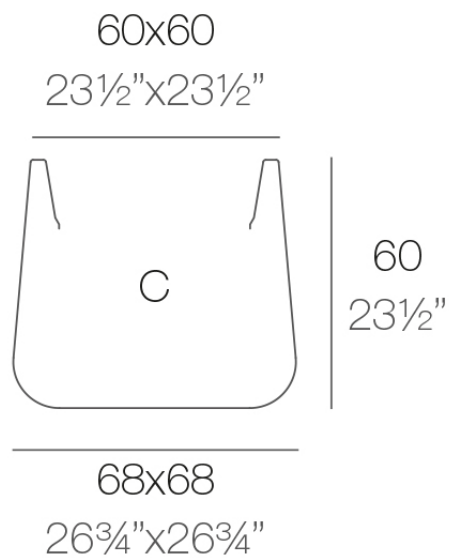

Info

Description

Pot made of polyethylene resin by rotational moulding. 100% Recyclable. Item suitable for indoor and outdoor use. Available in different finishes.

Weight: 8.8 Kg

ULM cuadrada 68 cm

C = 122 L