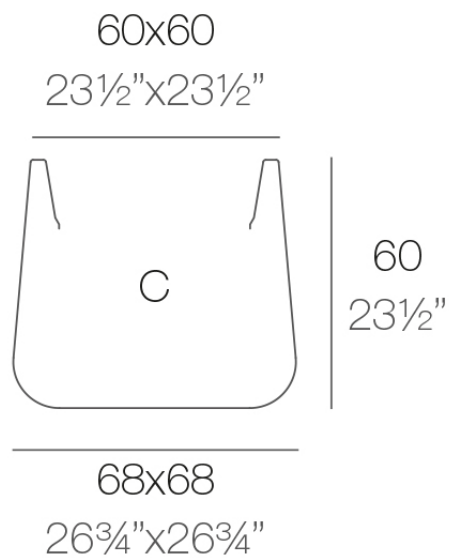

Info

Description

Pot made of polyethylene resin by rotational moulding. 100% Recyclable. Item suitable for indoor and outdoor use. Available in different finishes.

Weight: 8.8 Kg

ULM cuadrada 68 cm

C = 122 L

ULM square 26¾"

C = 32¼ gal

Finishes

finishes

SIMPLE
Ref. 42204

white 2001

ecru 2003

tortora 2004