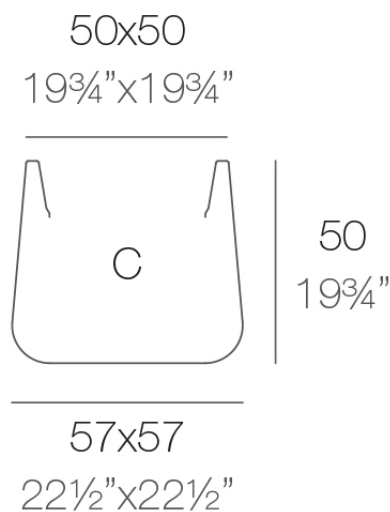

### Description

Pot made of polyethylene resin by rotational moulding. 100% Recyclable. Item suitable for indoor and outdoor use. Available in different finishes.

Weight: 6 Kg

ULM cuadrada 57 cm  
ULM square 22<sup>1</sup>/<sub>2</sub>"

C = 122 L  
C = 32<sup>1</sup>/<sub>4</sub> gal