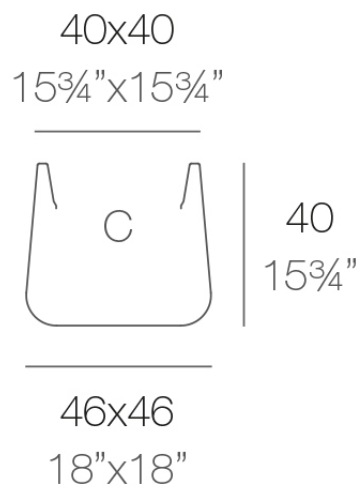

Info

Description

Pot made of polyethylene resin by rotational moulding. 100% Recyclable. Item suitable for indoor and outdoor use. Available in different finishes.

Weight: 3 Kg

ULM cuadrada 46 cm
ULM square 18"