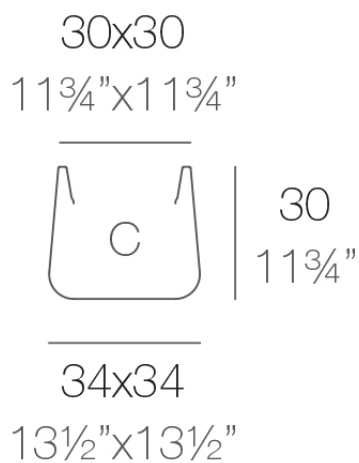

Info

Description

Pot made of polyethylene resin by rotational moulding. 100% Recyclable. Item suitable for indoor and outdoor use. Available in different finishes.

Weight: 1.6 Kg

ULM cuadrada 34 cm

ULM square 13¹/₂"

C = 27 L

C = 7 gal