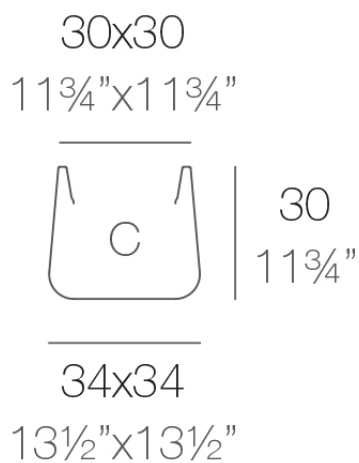

### Description

Pot made of polyethylene resin by rotational moulding. 100% Recyclable. Item suitable for indoor and outdoor use. Available in different finishes.

Weight: 1.6 Kg

ULM cuadrada 34 cm

ULM square 13<sup>1</sup>/<sub>2</sub>"