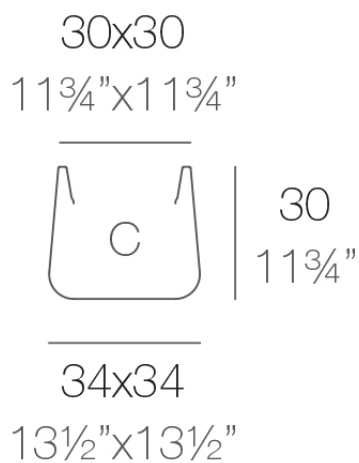

Info

Description

Pot made of polyethylene resin by rotational moulding. 100% Recyclable. Item suitable for indoor and outdoor use. Available in different finishes.

Weight: 1.6 Kg

ULM cuadrada 34 cm

ULM square 13¹/₂"

C = 27 L

C = 7 gal

Finishes

finishes

SIMPLE
Ref. 42201

white 2001

ecru 2003

tortora 2004