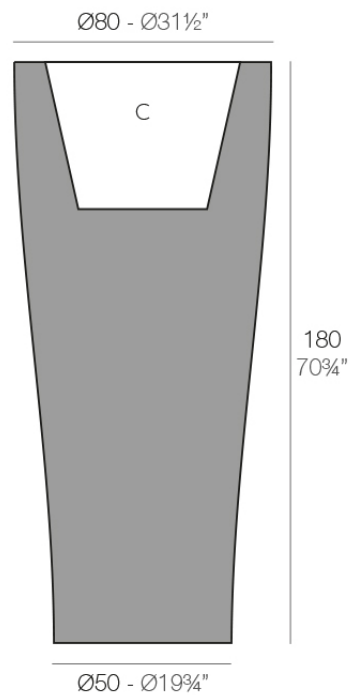

Info

Description

Pot made of polyethylene resin by rotational moulding. 100% Recyclable. Item suitable for indoor and outdoor use. Available in different finishes.

Weight: 29 Kg

CURVADA $\text{Ø}80 \times 180$ cm
CURVADA $\text{Ø}31\frac{1}{2}" \times 70\frac{3}{4}"$

C = 110 L
C = 29 gal

Finishes

finishes

BASIC

Ref. 42180A

white 2001

ecru 2003

tortora 2004