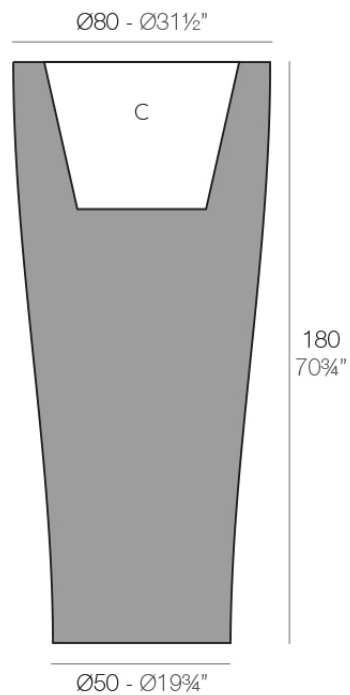

Info

Description

Pot made of polyethylene resin by rotational moulding. 100% Recyclable. Item suitable for indoor and outdoor use. Available in different finishes.

Weight: 29 Kg

CURVADA Ø80x180 cm
CURVADA Ø31½"x70¾"