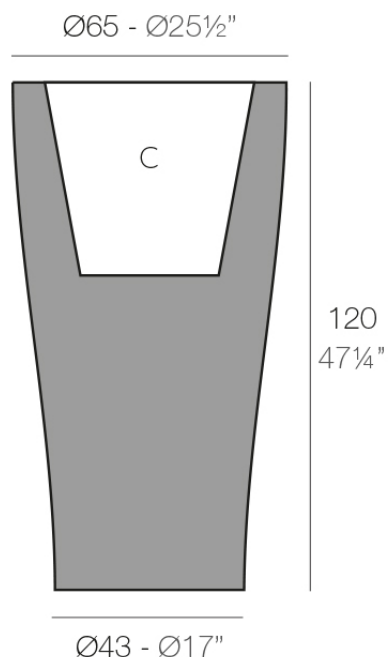

### Description

Pot made of polyethylene resin by rotational moulding. 100% Recyclable. Item suitable for indoor and outdoor use. Available in different finishes.

Weight: 14 Kg

CURVADA  $\text{Ø}65 \times 120$  cm  
CURVADA  $\text{Ø}25\frac{1}{2}" \times 47\frac{1}{4}"$