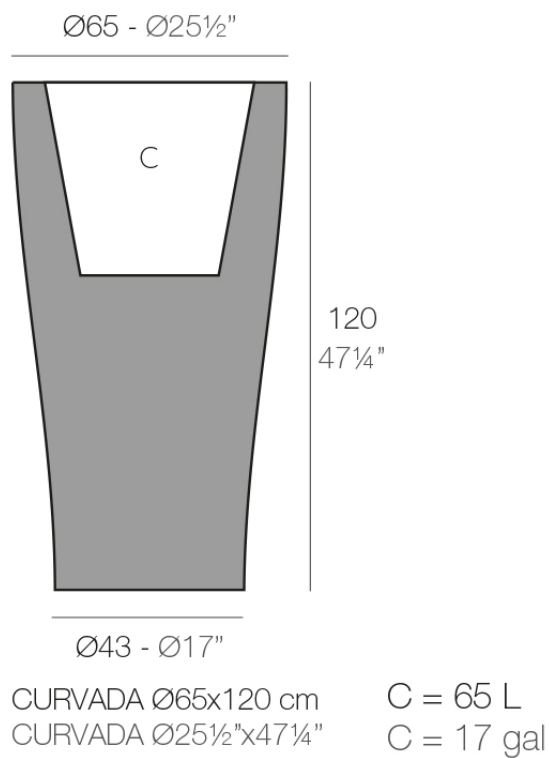

Info

Description

Pot made of polyethylene resin by rotational moulding. 100% Recyclable. Item suitable for indoor and outdoor use. Available in different finishes.

Weight: 14 Kg

Finishes

finishes

BASIC

Ref. 42165A