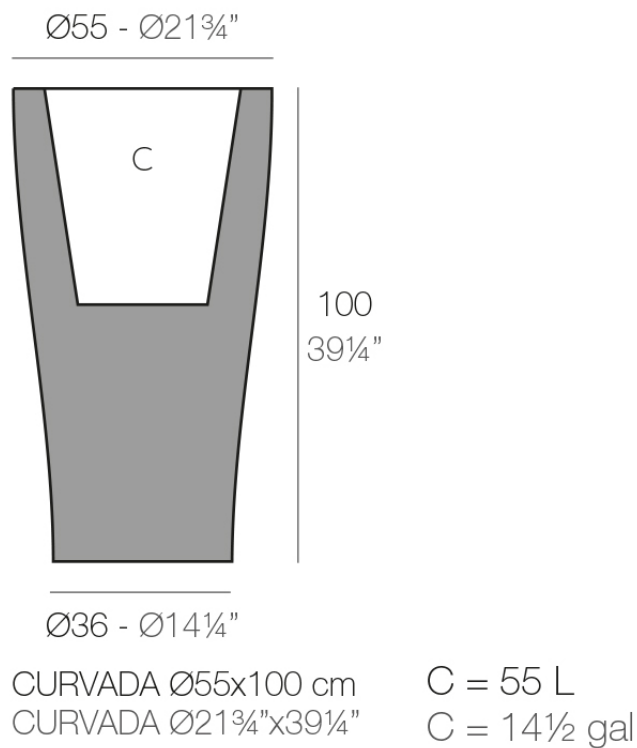

Info

Description

Pot made of polyethylene resin by rotational moulding. 100% Recyclable. Item suitable for indoor and outdoor use. Available in different finishes.

Weight: 10.33 Kg

Finishes

finishes

BASIC

Ref. 42155A