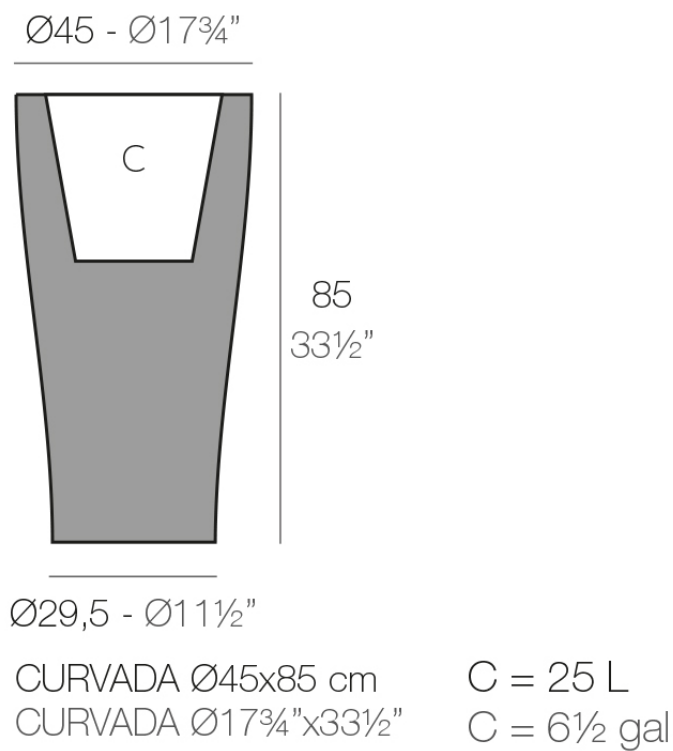

Info

Description

Pot made of polyethylene resin by rotational moulding. 100% Recyclable. Item suitable for indoor and outdoor use. Available in different finishes.

Weight: 7.5 Kg

Finishes

finishes

BASIC

Ref. 42146A