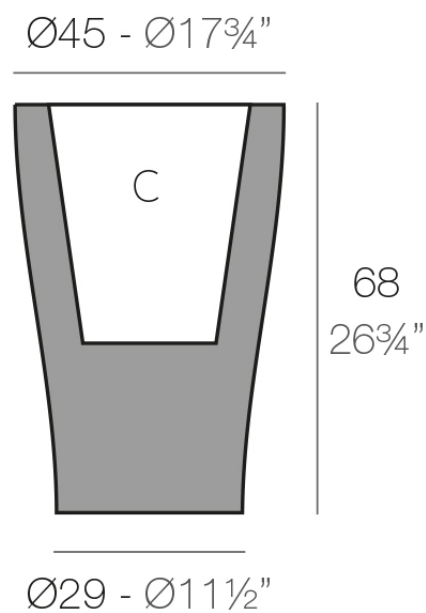

Info

Description

Pot made of polyethylene resin by rotational moulding. 100% Recyclable. Item suitable for indoor and outdoor use. Available in different finishes.

Weight: 5 Kg

CURVADA $\text{Ø}45 \times 68$ cm

C = 30 L

CURVADA $\text{Ø}17\frac{3}{4}" \times 26\frac{3}{4}"$

C = 8 gal

Finishes

finishes

BASIC

Ref. 42145A

white 2001