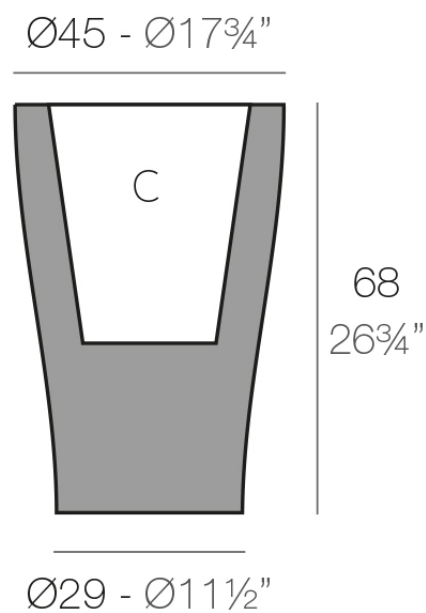

Info

Description

Pot made of polyethylene resin by rotational moulding. 100% Recyclable. Item suitable for indoor and outdoor use. Available in different finishes.

Weight: 5 Kg

CURVADA $\text{Ø}45 \times 68$ cm
CURVADA $\text{Ø}17\frac{3}{4}" \times 26\frac{3}{4}"$

C = 30 L
C = 8 gal

Finishes

finishes

BASIC

Ref. 42145A

white 2001

ecru 2003

tortora 2004