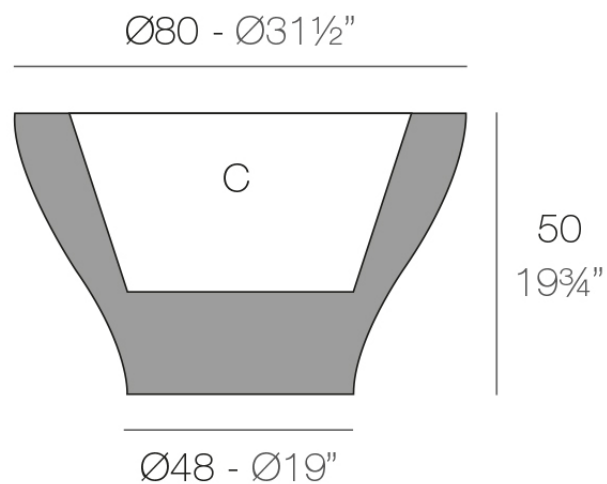

Info

Description

Pot made of polyethylene resin by rotational moulding. 100% Recyclable. Item suitable for indoor and outdoor use. Available in different finishes.

Weight: 10 Kg

CENTRO ALTO $\text{Ø}80$

CENTRO ALTO $\text{Ø}31\frac{1}{2}"$