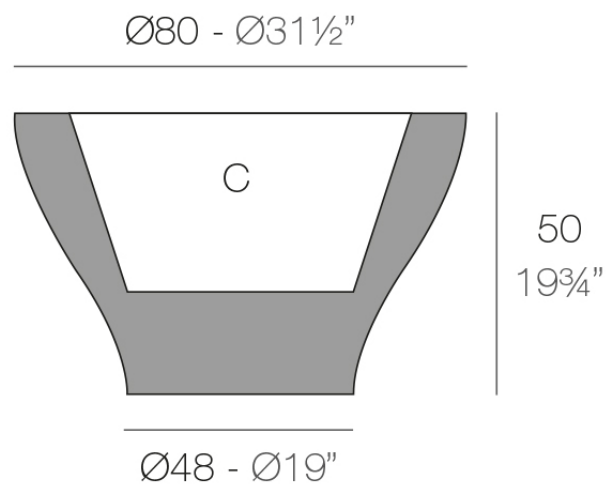

Info

Description

Pot made of polyethylene resin by rotational moulding. 100% Recyclable. Item suitable for indoor and outdoor use. Available in different finishes.

Weight: 10 Kg

CENTRO ALTO $\text{Ø}80$

CENTRO ALTO $\text{Ø}31\frac{1}{2}"$

C = 78 L

C = $20\frac{1}{2}$ gal

Finishes

finishes

BASIC

Ref. 42080A

white 2001

ecru 2003