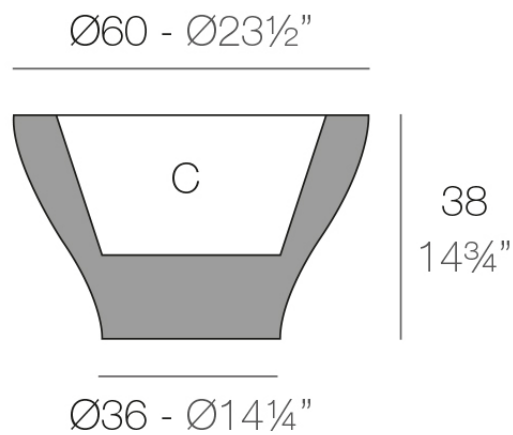

Info

Description

Pot made of polyethylene resin by rotational moulding. 100% Recyclable. Item suitable for indoor and outdoor use. Available in different finishes.

Weight: 5 Kg

CENTRO ALTO $\text{Ø}60$
CENTRO ALTO $\text{Ø}23\frac{1}{2}"$