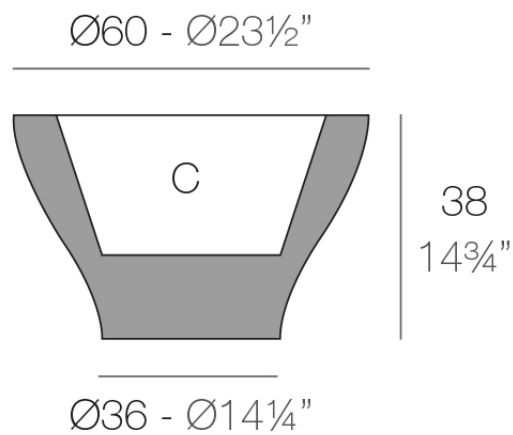

Info

Description

Pot made of polyethylene resin by rotational moulding. 100% Recyclable. Item suitable for indoor and outdoor use. Available in different finishes.

Weight: 5 Kg

CENTRO ALTO $\text{Ø}60$
CENTRO ALTO $\text{Ø}23\frac{1}{2}"$

C = 35 L
C = $9\frac{1}{2}$ gal

Finishes

finishes

BASIC

Ref. 42060A

white 2001

ecru 2003

tortora 2004