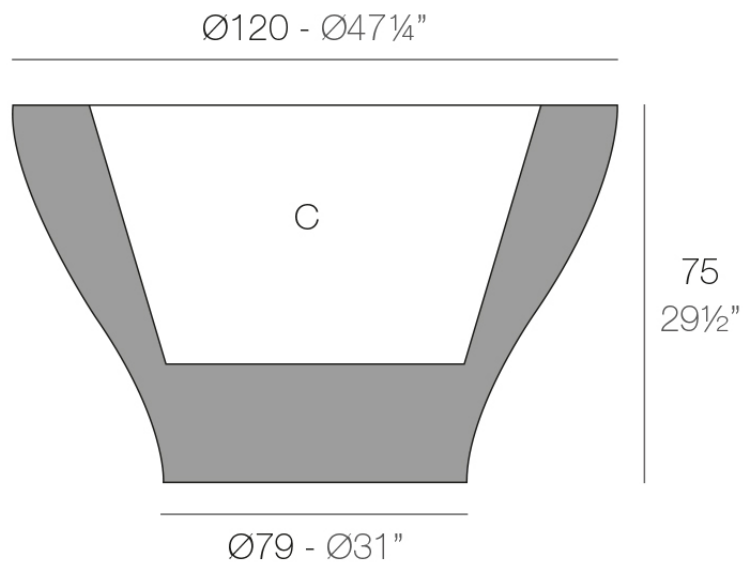

Info

Description

Pot made of polyethylene resin by rotational moulding. 100% Recyclable. Item suitable for indoor and outdoor use. Available in different finishes.

Weight: 30 Kg

CENTRO ALTO $\text{Ø}120$
CENTRO ALTO $\text{Ø}47\frac{1}{4}"$