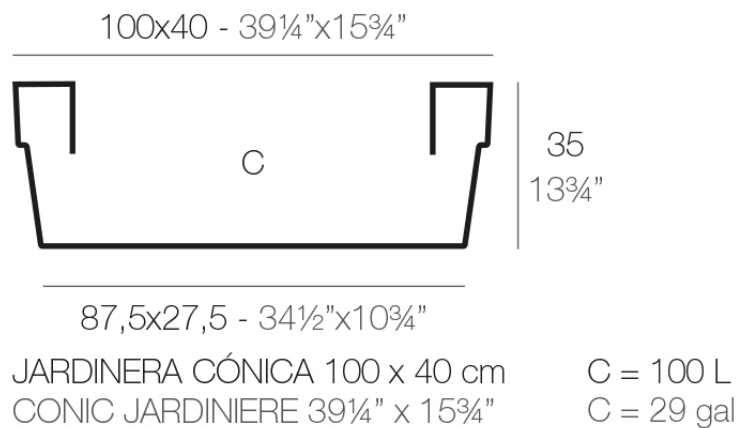

Info

Description

Pot made of polyethylene resin by rotational moulding. 100% Recyclable. Item suitable for indoor and outdoor use. Available in different finishes.

Weight: 3.5 Kg

Finishes

finishes

SIMPLE
Ref. 41740