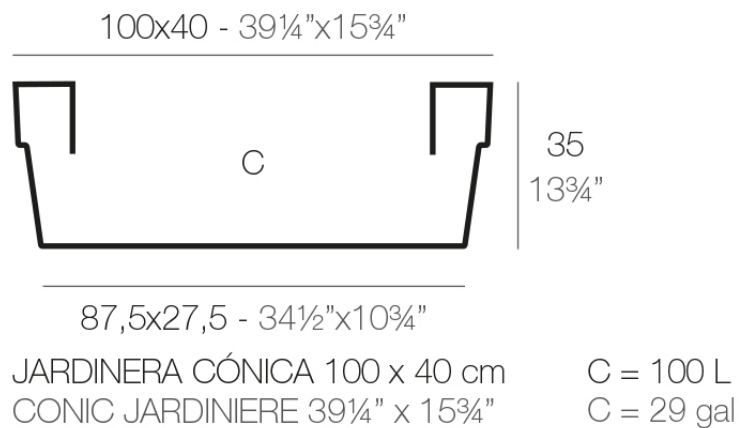

### Description

Pot made of polyethylene resin by rotational moulding. 100% Recyclable. Item suitable for indoor and outdoor use. Available in different finishes.

Weight: 3.5 Kg