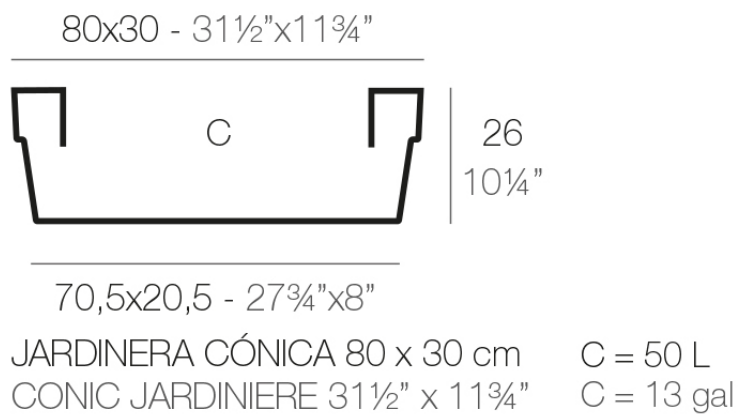

Info

Description

Pot made of polyethylene resin by rotational moulding. 100% Recyclable. Item suitable for indoor and outdoor use. Available in different finishes.

Weight: 1.95 Kg

Finishes

finishes

SIMPLE

Ref. 41730