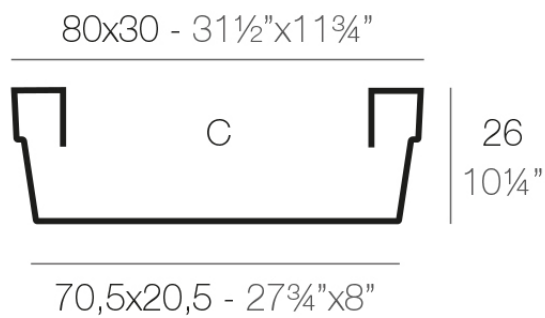

Info

Description

Pot made of polyethylene resin by rotational moulding. 100% Recyclable. Item suitable for indoor and outdoor use. Available in different finishes.

Weight: 1.95 Kg

JARDINERA CÓNICA 80 x 30 cm C = 50 L
CONIC JARDINIÈRE 31½" x 11¾" C = 13 gal