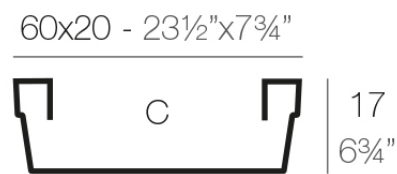

### Description

Pot made of polyethylene resin by rotational moulding. 100% Recyclable. Item suitable for indoor and outdoor use. Available in different finishes.

Weight: 0.35 Kg

53,5x13,5 - 21"x5¼"

JARDINERA CÓNICA 60 x 20 cm