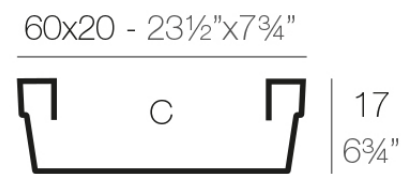

Info

Description

Pot made of polyethylene resin by rotational moulding. 100% Recyclable. Item suitable for indoor and outdoor use. Available in different finishes.

Weight: 0.35 Kg

53,5x13,5 - 21"x5¼"

JARDINERA CÓNICA 60 x 20 cm

CONIC JARDINIÈRE 23½" x 7¾"

C = 16 L

C = 4¼ gal

Finishes

finishes

SIMPLE Ref. 41720

white 2001

ecru 2003