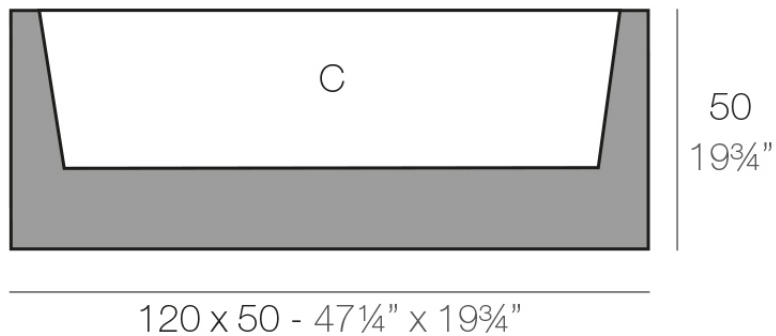

Info

Description

Pot made of polyethylene resin by rotational moulding. 100% Recyclable. Item suitable for indoor and outdoor use. Available in different finishes.

Weight: 15 Kg

JARDINERA 120 x 50 cm C = 140 L 38 x 38 cm
JARDINIÈRE 47¹/₄" x 19³/₄" C = 37 gal 15" x 15"