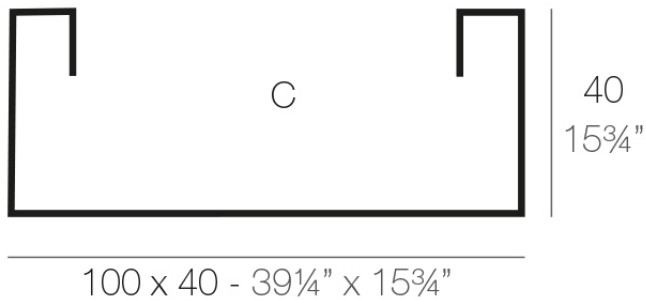

Info

Description

Pot made of polyethylene resin by rotational moulding. 100% Recyclable. Item suitable for indoor and outdoor use. Available in different finishes.

Weight: 9 Kg

JARDINERA 100 x 40 cm

C = 160 L x 40 cm

JARDINIÈRE 39¹/₄" x 15³/₄"

C = 42¹/₂ gal ¹/₂" x 15³/₄"

Finishes

finishes

SIMPLE
Ref. 41640

orange

ice

notte blue