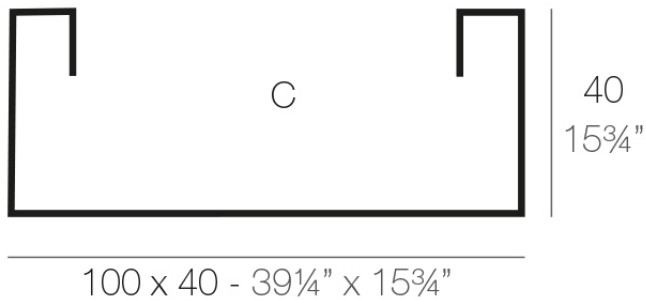

### Description

Pot made of polyethylene resin by rotational moulding. 100% Recyclable. Item suitable for indoor and outdoor use. Available in different finishes.

Weight: 9 Kg

JARDINERA 100 x 40 cm      C = 160 L x 40 cm  
JARDINIÈRE 39 1/4" x 15 3/4"      C = 42 1/2 gal 1/2" x 15 3/4"