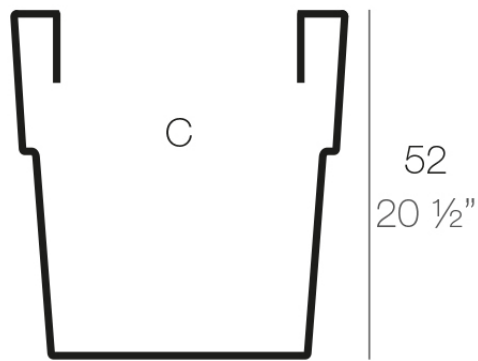

Info

Description

Pot made of polyethylene resin by rotational moulding. 100% Recyclable. Item suitable for indoor and outdoor use. Available in different finishes.

Weight: 3.5 Kg

60x60 - 23½"x23½"

40,5x40,5 - 16"x16"

VASO CUADRADO 60 cm
SQUARE VASO 23½"

C = 140 L
C = 37 gal

Finishes

finishes

SIMPLE

Ref. 41560

orange

notte blue