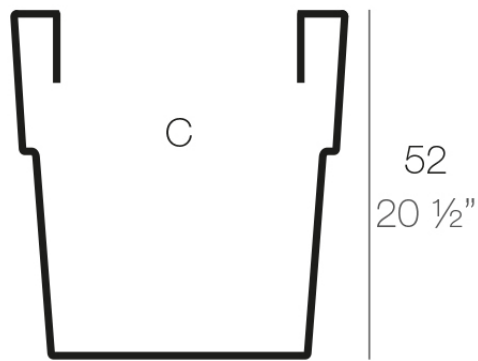

Info

Description

Pot made of polyethylene resin by rotational moulding. 100% Recyclable. Item suitable for indoor and outdoor use. Available in different finishes.

Weight: 3.5 Kg

60x60 - 23½"x23½"

40,5x40,5 - 16"x16"

VASO CUADRADO 60 cm
SQUARE VASO 23½"

C = 140 L

C = 37 gal

Finishes

finishes

SIMPLE
Ref. 41560

white 2001

ecru 2003