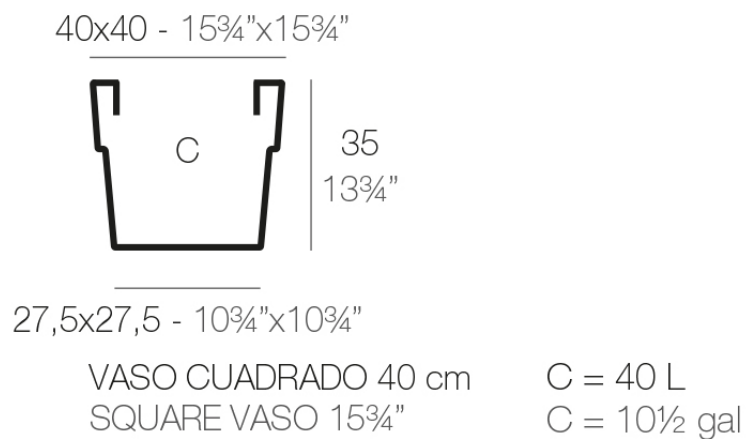

### Description

Pot made of polyethylene resin by rotational moulding. 100% Recyclable. Item suitable for indoor and outdoor use. Available in different finishes.

Weight: 0.58 Kg