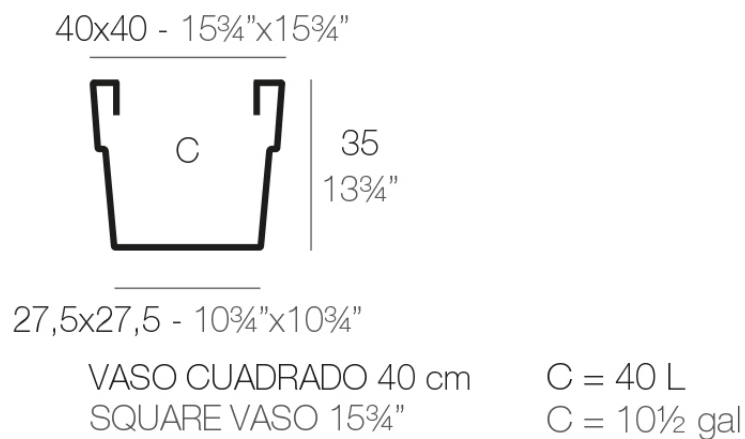

Info

Description

Pot made of polyethylene resin by rotational moulding. 100% Recyclable. Item suitable for indoor and outdoor use. Available in different finishes.

Weight: 0.58 Kg

Finishes

finishes

SIMPLE
Ref. 41540