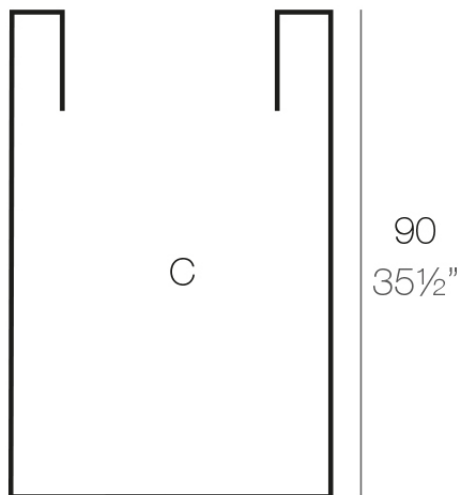

Info

Description

Pot made of polyethylene resin by rotational moulding. 100% Recyclable. Item suitable for indoor and outdoor use. Available in different finishes.

Weight: 13 Kg

60x60 - 23½"x23½"

CUBO ALTO 60 x 90 cm

HIGH CONE 23½" X 35½"

C = 320 L x 90 cm

C = 84½ gal x 35½"

Finishes

finishes

SIMPLE
Ref. 41460

purjai red

orange