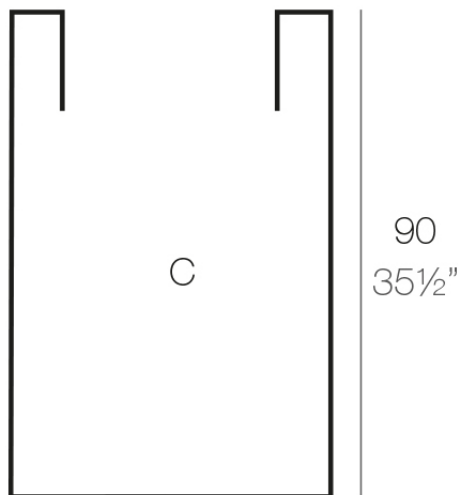

Info

Description

Pot made of polyethylene resin by rotational moulding. 100% Recyclable. Item suitable for indoor and outdoor use. Available in different finishes.

Weight: 13 Kg

60x60 - 23½"x23½"

CUBO ALTO 60 x 90 cm

HIGH CONE 23½" X 35½"

C = 320 L x 90 cm

C = 84½ gal x 35½"

Finishes

finishes

SIMPLE
Ref. 41460

white 2001

ecru 2003