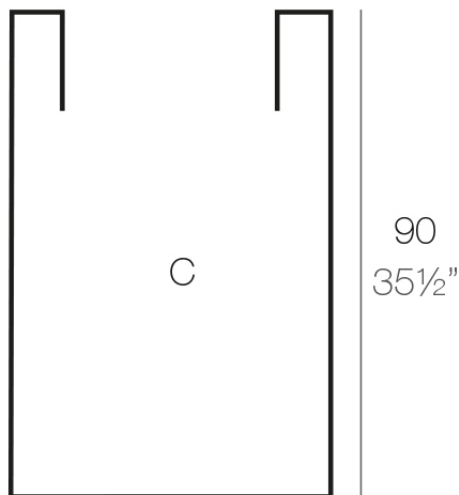

Info

Description

Pot made of polyethylene resin by rotational moulding. 100% Recyclable. Item suitable for indoor and outdoor use. Available in different finishes.

Weight: 13 Kg

60x60 - 23½"x23½"

CUBO ALTO 60 x 90 cm

HIGH CONE 23½" X 35½"

C = 320 L x 90 cm

C = 84½ gal x 35½"