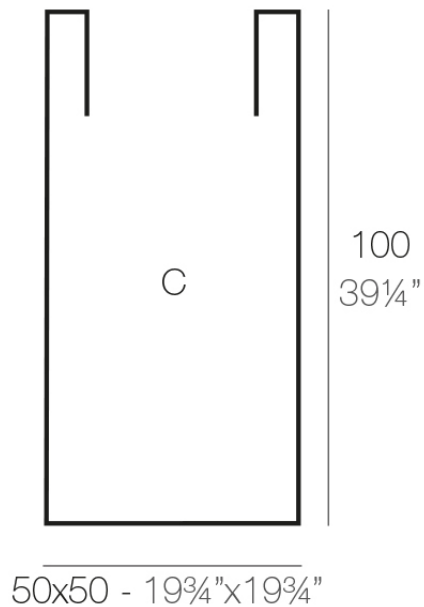

Info

Description

Pot made of polyethylene resin by rotational moulding. 100% Recyclable. Item suitable for indoor and outdoor use. Available in different finishes.

Weight: 14 Kg

CUBO ALTO 50 x 100 cm
HIGH CONE 19³/₄" x 39¹/₄"

C = 249 L x 100 cm
C = 66 gal x 39¹/₄"

Finishes

finishes

SIMPLE
Ref. 41451

orange

notte blue

crema

purjai red