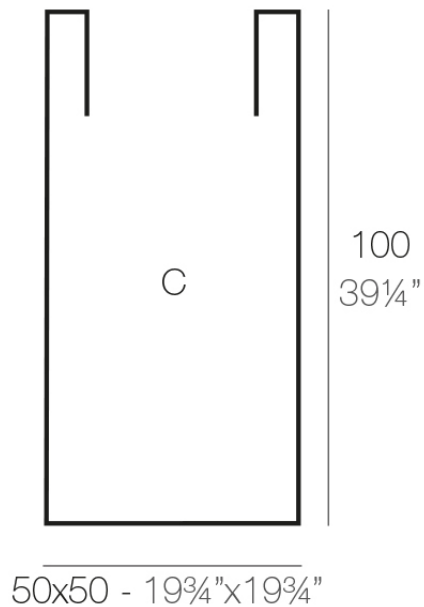

Info

Description

Pot made of polyethylene resin by rotational moulding. 100% Recyclable. Item suitable for indoor and outdoor use. Available in different finishes.

Weight: 14 Kg

CUBO ALTO 50 x 100 cm
HIGH CONE 19 3/4" x 39 1/4"

C = 249 L x 100 cm
C = 66 gal x 39 1/4"

Finishes

finishes

SIMPLE
Ref. 41451

white 2001

ecru 2003

tortora 2004

cream 2017