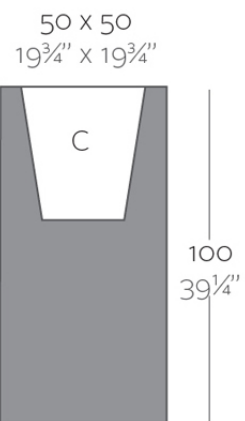

Info

Description

Pot made of polyethylene resin by rotational moulding. 100% Recyclable. Item suitable for indoor and outdoor use. Available in different finishes.

Weight: 9.7 Kg

CUBO ALTO 50 x 75 cm
HIGH CONE 19 3/4" X 29 1/2"

C = 184 L (75 cm)
C = 48 1/2 gal (x 29 1/2")

VONDOM

High Cube 100
Cubo Alto 100

Finishes

finishes

SIMPLE
Ref. 41450

white 2001

ecru 2003