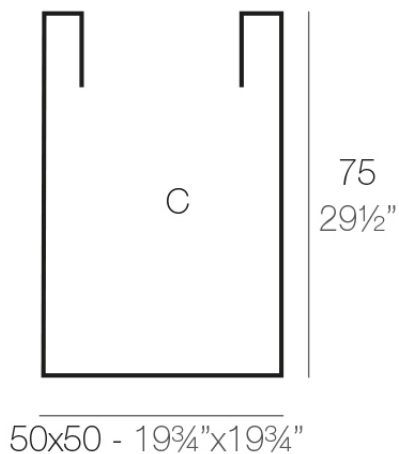

Info

Description

Pot made of polyethylene resin by rotational moulding. 100% Recyclable. Item suitable for indoor and outdoor use. Available in different finishes.

Weight: 9.7 Kg

CUBO ALTO 50 x 75 cm
HIGH CONE 19 3/4" X 29 1/2"

C = 184 L 75 cm
C = 48 1/2 gal 19 3/4" X 29 1/2"

VONDOM

High Cube 100
Cubo Alto 100

Finishes

finishes

SIMPLE
Ref. 41450

green

purjai red