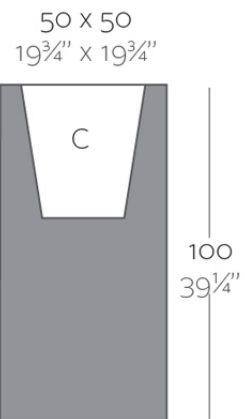

Info

Description

Pot made of polyethylene resin by rotational moulding. 100% Recyclable. Item suitable for indoor and outdoor use. Available in different finishes.

Weight: 9.7 Kg

CUBO ALTO 50 x 75 cm
HIGH CONE 19 3/4" X 29 1/2"

C = 184 L
C = 48 1/2 gal

VONDOM

High Cube 100
Cubo Alto 100

Finishes

finishes

SIMPLE

Ref. 41450

white 2001