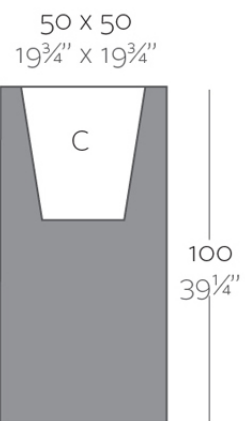

Info

Description

Pot made of polyethylene resin by rotational moulding. 100% Recyclable. Item suitable for indoor and outdoor use. Available in different finishes.

Weight: 9.7 Kg

CUBO ALTO 50 x 75 cm
HIGH CONE 19 3/4" X 29 1/2"

C = 184 L 75 cm
C = 48 1/2 gal 19 3/4" X 29 1/2"

VONDOM

High Cube 100
Cubo Alto 100

Finishes

finishes

SIMPLE
Ref. 41450

green

purjai red