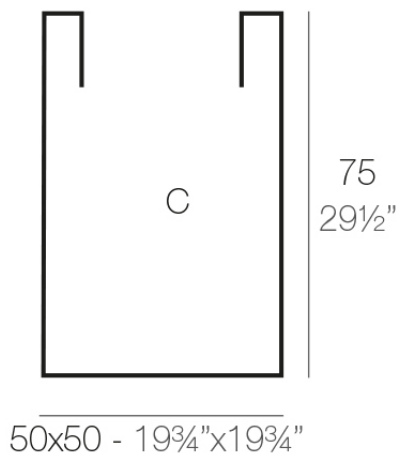

Info

Description

Pot made of polyethylene resin by rotational moulding. 100% Recyclable. Item suitable for indoor and outdoor use. Available in different finishes.

Weight: 9.7 Kg

CUBO ALTO 50 x 75 cm
HIGH CONE 19 3/4" X 29 1/2"

C = 184 L
C = 48 1/2 gal

VONDOM

High Cube 100
Cubo Alto 100

Finishes

finishes

SIMPLE

Ref. 41450

white 2001