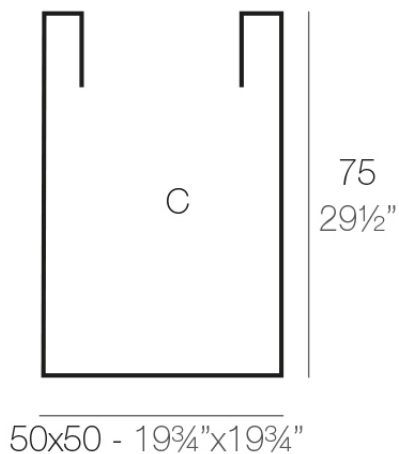

Info

Description

Pot made of polyethylene resin by rotational moulding. 100% Recyclable. Item suitable for indoor and outdoor use. Available in different finishes.

Weight: 9.7 Kg

CUBO ALTO 50 x 75 cm
HIGH CONE 19 3/4" X 29 1/2"

C = 184 L (75 cm)
C = 48 1/2 gal (x 29 1/2")

VONDOM

High Cube 100
Cubo Alto 100

Finishes

finishes

SIMPLE
Ref. 41450

white 2001

ecru 2003