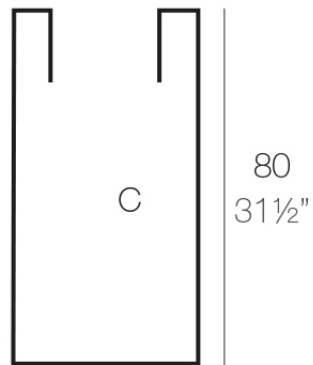

Info

Description

Pot made of polyethylene resin by rotational moulding. 100% Recyclable. Item suitable for indoor and outdoor use. Available in different finishes.

Weight: 9 Kg

40x40 - 15³/₄"x15³/₄"

CUBO ALTO 40 x 80 cm
HIGH CONE 15³/₄" X 31¹/₂"

C = 127 L 80 cm
C = 33¹/₂ gal 31¹/₂"

Finishes

finishes

SIMPLE
Ref. 41441

white 2001

ecru 2003

tortora 2004

cream 2017