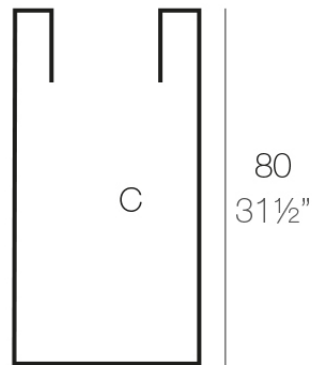

Info

Description

Pot made of polyethylene resin by rotational moulding. 100% Recyclable. Item suitable for indoor and outdoor use. Available in different finishes.

Weight: 9 Kg

40x40 - 15³/₄"x15³/₄"

CUBO ALTO 40 x 80 cm
HIGH CONE 15³/₄" X 31¹/₂"

C = 127 L 80 cm
C = 33¹/₂ gal 31¹/₂"