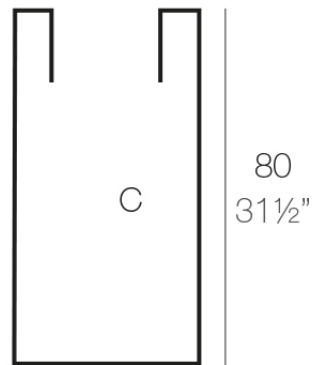

Info

Description

Pot made of polyethylene resin by rotational moulding. 100% Recyclable. Item suitable for indoor and outdoor use. Available in different finishes.

Weight: 9 Kg

40x40 - 15³/₄"x15³/₄"

CUBO ALTO 40 x 80 cm
HIGH CONE 15³/₄" X 31¹/₂"

C = 127 L 80 cm
C = 33¹/₂ gal 31¹/₂"

Finishes

finishes

SIMPLE

Ref. 41441

white 2001

ecru 2003

tortora 2004