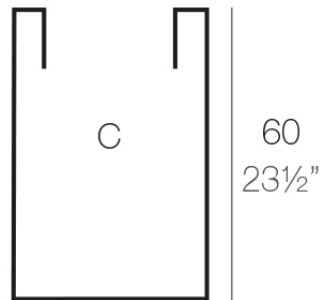

Info

Description

Pot made of polyethylene resin by rotational moulding. 100% Recyclable. Item suitable for indoor and outdoor use. Available in different finishes.

Weight: 5.7 Kg

40x40 - 15³/₄"x15³/₄"

CUBO ALTO 40 x 60 cm C = 94 L (4 x 60 cm)
HIGH CONE 15³/₄" X 23¹/₂" C = 25 gal (15³/₄" x 23¹/₂"