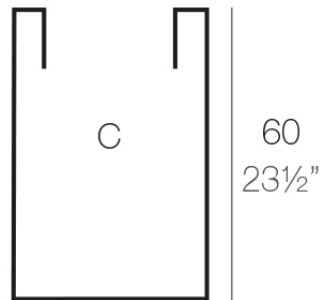

Info

Description

Pot made of polyethylene resin by rotational moulding. 100% Recyclable. Item suitable for indoor and outdoor use. Available in different finishes.

Weight: 5.7 Kg

40x40 - 15³/₄"x15³/₄"

CUBO ALTO 40 x 60 cm C = 94 L
HIGH CONE 15³/₄" X 23¹/₂" C = 25 gal