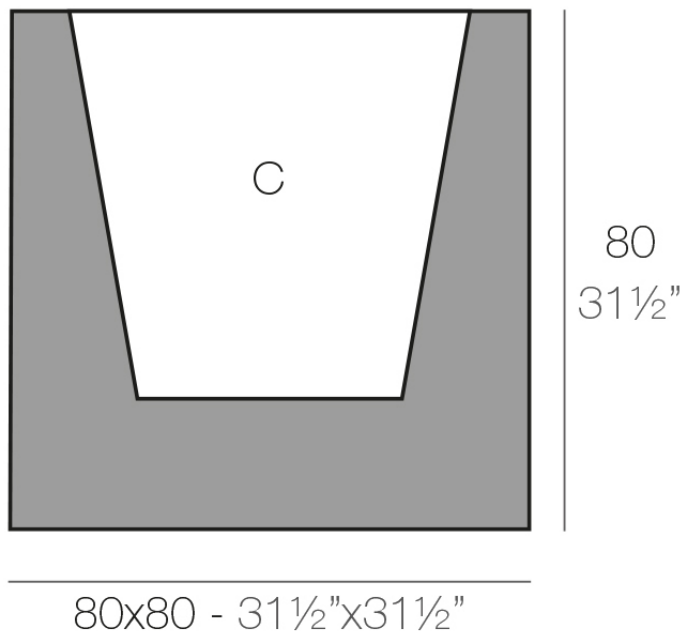

Info

Description

Pot made of polyethylene resin by rotational moulding. 100% Recyclable. Item suitable for indoor and outdoor use. Available in different finishes.

Weight: 23 Kg

CUBO 80cm

C = 200 L 41" x 62 cm

CUBE 31 1/2"

C = 53 gal 25 1/2" x 24 1/2"

Finishes

finishes

BASIC

Ref. 41380A

notte blue

crema