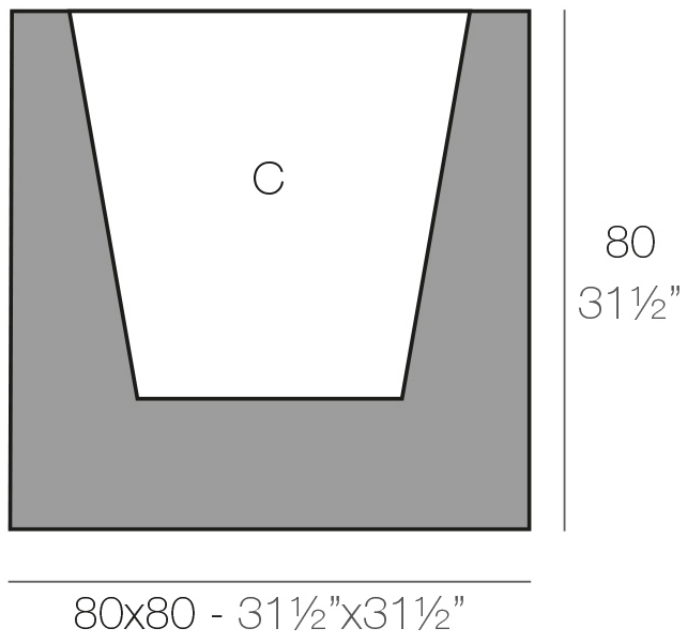

Info

Description

Pot made of polyethylene resin by rotational moulding. 100% Recyclable. Item suitable for indoor and outdoor use. Available in different finishes.

Weight: 23 Kg

CUBO 80cm	C = 200 L (1' x 62 cm)
CUBE 31 1/2"	C = 53 gal (25 1/2" x 24 1/2")